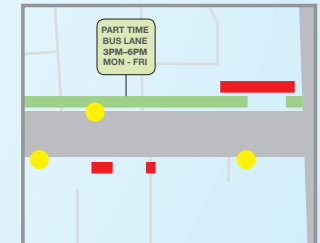

## Key

- Bus stop
- Bus lane (part time)
- Cycle lane
- Signalised crossing

## North

1 Fitzgerald Ave to Bealey Ave

2 Shirley Rd to Hills Rd

3 Shirley Rd to Marshland Rd

4 New Brighton Rd to Bassett St